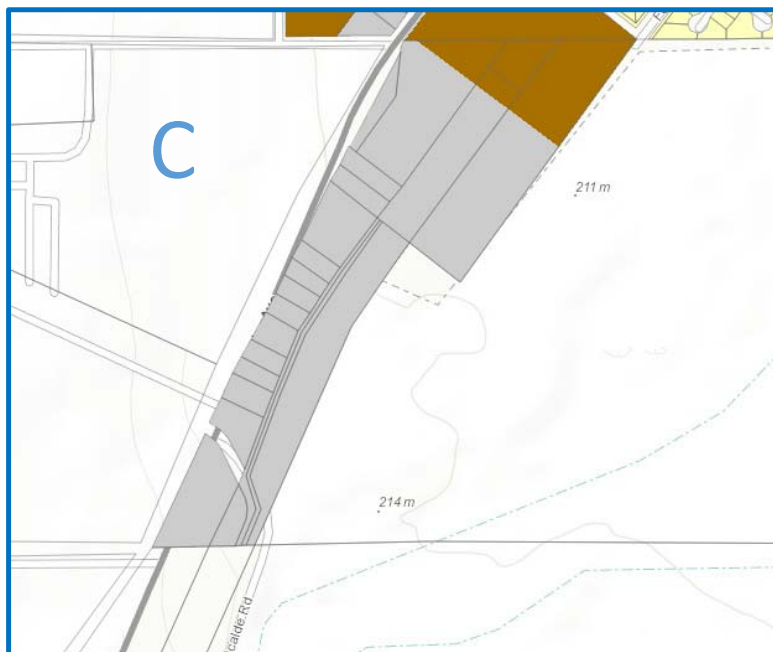

Lands Zoned for Commercial Cannabis Operations

- MBL

Light Manufacturing/Business

LOCATIONS

A) North of the City at the intersection of Cody Street and Gale Ave.

B) Eastern edge of the City Limits at Jayne Ave/SR 33 and Enterprise Parkway.

C) South edge of the City Limits along SR 198 between Lucille and Alcalde.