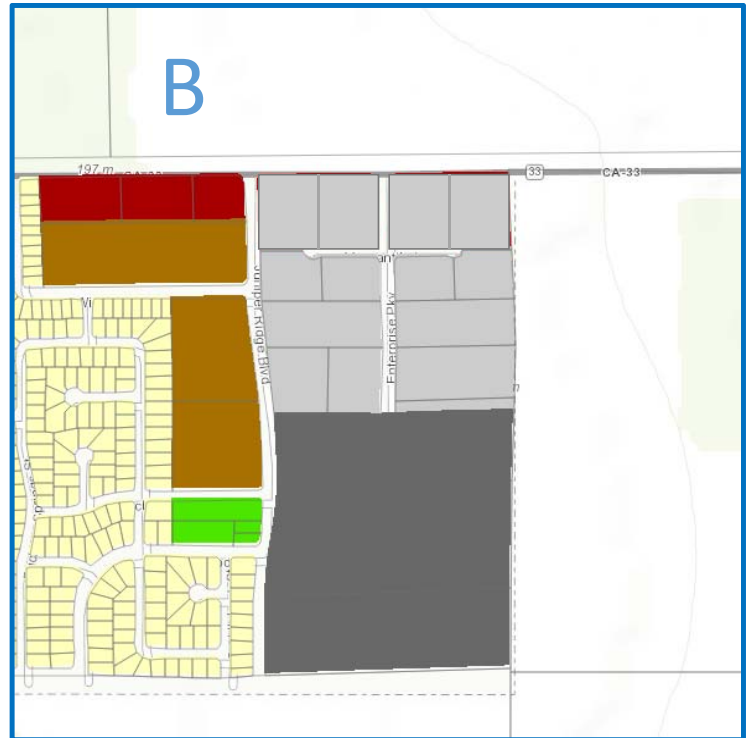

Lands Zoned for Commercial Cannabis Operations

- MBL

Light Manufacturing/Business

LOCATIONS

A) North of the City at the intersection of Cody Street and Gale Ave.

B) Eastern edge of the City Limits at Jayne Ave/SR 33 and Enterprise Parkway.

C) South edge of the City Limits along SR 198 between Lucille and Alcalde.